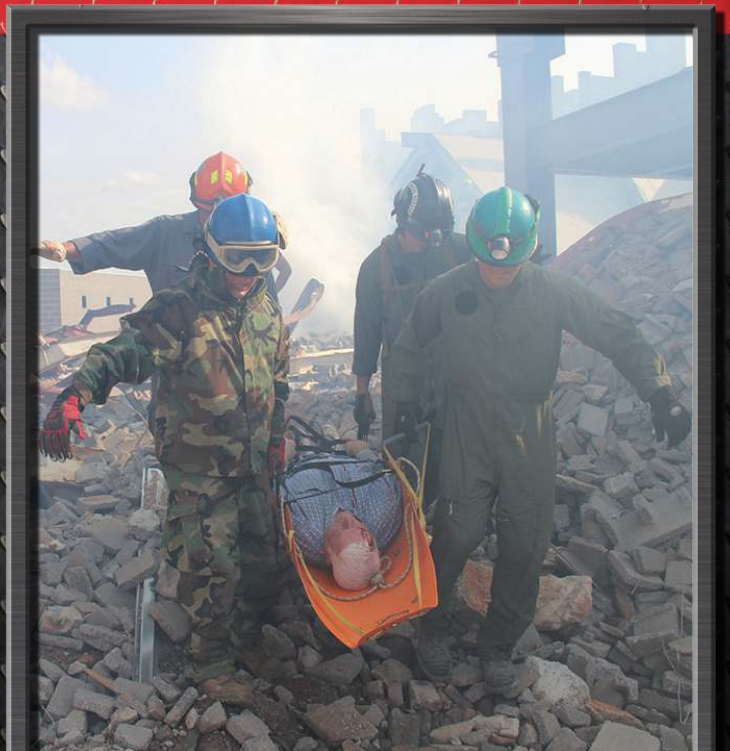

SEARCH & RESCUE

Guardian Centers is an 830-acre training complex, purpose-built to support the sophisticated requirements of today's specialized disaster response technicians and operational command groups.

Our training complex offers the size and scale needed to fully test the limits of individual and organizational search & rescue capabilities at all levels of complexity. More important, we have the flexibility to focus on unit-specific training objectives; and the capacity to execute expansive joint-operational, cross-functional exercises on a large scale – all with unmatched realism.

SEARCH & RESCUE

GUARDIAN CENTERS TRAINING COMPLEX

PERRY, GA

- 1** 60 single- and multi-story, multi-composition buildings for metropolitan wide area search operations
- 2** Concrete and Steel Collapsed Structures that feature multi-angle breaching points, live role player rescue tunnels, dynamic flooring, and special effects including water, smoke, fire, and electric spark
- 3** 2-block residential neighborhood flood zone, featuring up to 8-foot high flooding capacity and eight furnished homes with live role player rescue space
- 4** 1600-foot dual-track subway tunnel with 8 moveable commuter train cars, water and smoke effects, and full passenger platform
- 5** 1.1-mile, 4-lane, DOT-spec interstate highway for emergency vehicle operations and multi-modal scenarios
- 6** 12.5 million gallon dive pond up to 12 feet deep with submerged search and rescue props
- 7** 500+ acres of woodland and agricultural land for wilderness search operations
- 8** 3-story fully functional emergency operations center with 360-degree observation of the entire city-scape, and an FAA-certified roof-top helipad