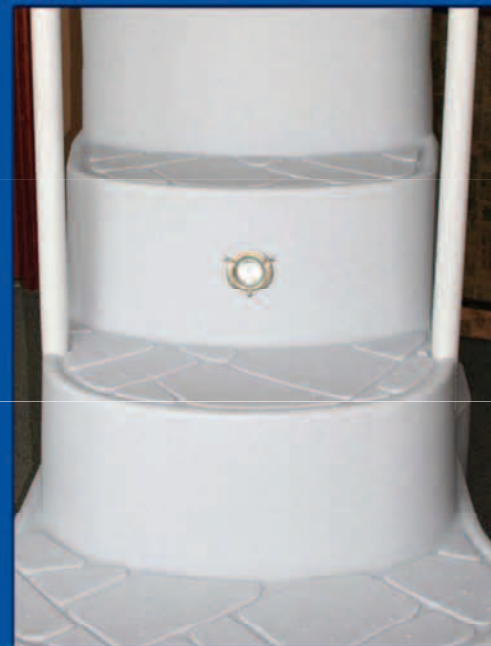

MOOD LIGHT

Fits All Step Models

NEW

Fits the Biltmor, Opera, Fiesta, Elegant and the Tuxedo steps from season 2007

- Stainless steel housing with light diffuser
- MR 16 50W halogen bulb
- UL 676 and CSA Certified
- 25' long cord with 12v transformer
- Easy to install!
- Remove the step cap and insert the light fixture using the three bolts provided.

InnovaPlas
The pool Step Company

1001-N

FIESTA

IMPROVED

Added support at the back for a sturdier step

Easy installation for flat-bottom pools

Offers great stability

1016-N

OPERA

IMPROVED

Improved support at the back for a sturdier step

Fits flat-bottom pools

Space under the stairs for better water circulation

6002

CLASSIC LADDER

NEW AND IMPROVED

The New Classic ladder is a sturdier ladder with:

A wider footprint; from 21" to 24"

5" Deep treads compared to 3" on the previous Classic Ladder

Wider tread surface from 14" to 20" long

4275, Ch. Rhéaume, Sherbrooke
Québec, Canada, J1R 0A2
www.innovaplas.com