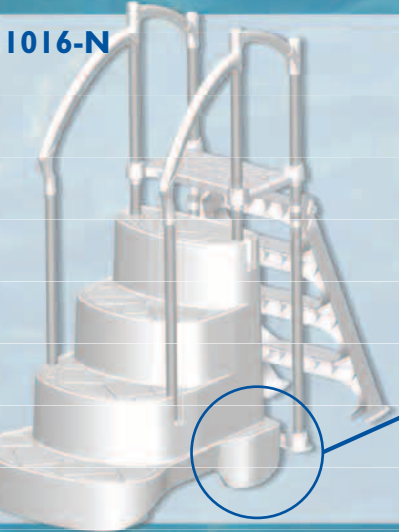

MOOD LIGHT

Fits All Step Models

NEW

Fits the Biltmor, Opera, Fiesta, Elegant and the Tuxedo steps from season 2007

- Stainless steel housing with light diffuser
- MR 16 50W halogen bulb
- UL 676 and CSA Certified
- 25' long cord with 12v transformer
- Easy to install!
- Remove the step cap and insert the light fixture using the three bolts provided.

InnovaPlas
The pool Step Company

1001-N

FIESTA

IMPROVED

Added support at the back for a sturdier step

Easy installation for flat-bottom pools

Offers great stability

1016-N

OPERA

IMPROVED

Improved support at the back for a sturdier step

Fits flat-bottom pools

Space under the stairs for better water circulation

6002

CLASSIC LADDER

NEW AND IMPROVED

The New Classic ladder is a sturdier ladder with:

A wider footprint; from 21" to 24"

5" Deep treads compared to 3" on the previous Classic Ladder

Wider tread surface from 14" to 20" long

4275, Ch. Rhéaume, Sherbrooke
Québec, Canada, J1R 0A2
www.innovaplas.com