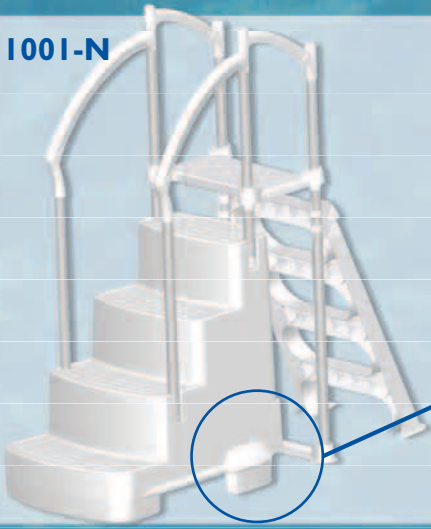

MOOD LIGHT

Fits All Step Models

NEW

Fits the Biltmor, Opera, Fiesta, Elegant and the Tuxedo steps from season 2007

- Stainless steel housing with light diffuser
- MR 16 50W halogen bulb
- UL 676 and CSA Certified
- 25' long cord with 12v transformer
- Easy to install!
- Remove the step cap and insert the light fixture using the three bolts provided.

InnovaPlas
The pool Step Company

1001-N

FIESTA

IMPROVED

Added support at the back for a sturdier step

Easy installation for flat-bottom pools

Offers great stability

1016-N

OPERA

IMPROVED

Improved support at the back for a sturdier step

Fits flat-bottom pools

Space under the stairs for better water circulation

6002

CLASSIC LADDER

NEW AND IMPROVED

The New Classic ladder is a sturdier ladder with:

A wider footprint; from 21" to 24"

5" Deep treads compared to 3" on the previous Classic Ladder

Wider tread surface from 14" to 20" long

4275, Ch. Rhéaume, Sherbrooke
Québec, Canada, J1R 0A2
www.innovaplas.com