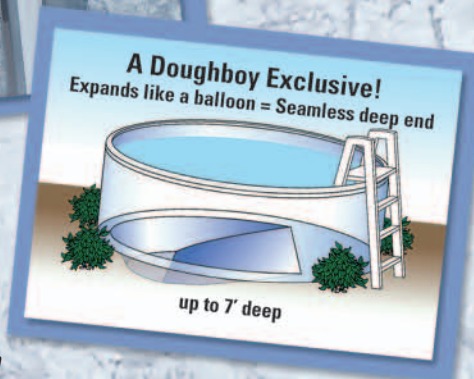

... Making memories for generations!

For 60 years we've maintained our reputation by building the highest-quality above-ground pools and providing peace of mind that no other warranty can!

You will notice the Doughboy difference, and so will your neighbors!

Economical design with rock-solid strength and sturdiness

- **Contemporary-styled Verticals.** These 7" verticals with a designer fashion stripe, compliment the powerful beauty of this pool.
- **Super-wide 8 1/2" Top Rail System.** Classic 8 1/2" top rails provide rock-solid stability and durability.
- **Lifetime Warranty on All Components!**

Pool Frames – No one else comes close!

Doughboy pool frames are designed to last!

Our frame steel leads the industry in terms of protective layers, coatings and treatments to provide unmatched protection against corrosion and abrasion.

- **Com-Pac™ II Oval Support System.** Superior Engineering to maximize your pool! No other manufacturer can provide you with the space-saving features of the Com-Pac™ II!
- **Zinc Clad™ 11000 with Hot Dipped Galvanizing** and numerous protective coatings for protection and corrosion resistance.

Liner Exclusives

The only above-ground pool manufacturer that produces virgin-vinyl liner material made to original Doughboy specifications and are available in a variety of decorative patterns.

- **Exclusive! "True" Expandable Liners** increase pool depth up to 7 feet with an optional Special-Purpose Deep Swimming Area for underwater swimming only.

- **Exclusive! Thermo-Seal™ Technology** – This proprietary fusion method provides superior sealing for maximum durability and quality. **Unmatched in the industry!** We are so confident with this process that we cover the seams of our liners 100% for a lifetime.

A Size For Any Backyard

An excellent assortment of pool sizes to perfectly match your backyard.

Round
12' • 16'
18' • 21'
24' • 28'
32'

Oval
24' x 12' • 24' x 16'
32' x 16' • 34' x 18'
38' x 18' • 41' x 21'
By special order
40' x 16' and 44' x 12'

Important! Misuse of your pool may result in crippling injury and/or other dangers to life and health. Do not Dive or Jump! Do not use slides, diving boards, or any other platform or object which can be used for improper pool entry. Use only an above-ground swimming pool ladder to enter or exit your pool. It is your responsibility to secure your pool against unauthorized, unsupervised or unintentional entry.

Change of Design: Doughboy Recreational expressly reserves the right to change or modify the design and construction of any product in due course of our manufacturing without incurring any obligation or liability to furnish or install such changes or modifications on products previously or subsequently sold.

Doughboy Recreational is in no way affiliated with any professional pool installer. If you have the pool installed by others, please supervise to be sure they comply with proper installation techniques as shown.

Visit our website at www.doughboy-pools.com

Doughboy Recreational • 1240 E. Goodman Road, Suite #2 • Southaven, MS 38671 • 866-DOUGHBOY