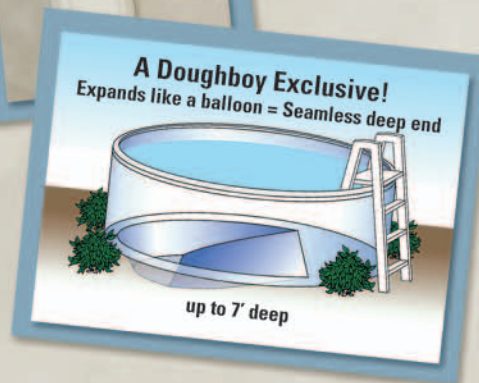

... Making memories for generations!

For 60 years we've maintained our reputation by building the highest-quality above-ground pools and providing peace of mind that no other warranty can!

You will notice the Doughboy difference, and so will your neighbors!

Beautiful and Elegant

- **Beautifully Crafted Resin Top Rails!**

The 8" curved, extruded top-rail system with injection-molded top connectors give a smooth finish to this captivatingly-beautiful pool.

- **Elegantly Designed Vertical Supports!**

Large and beautiful 7" extruded resin vertical supports eliminate top rail rocking and assure maximum strength.

- **Available in 52" and 54" sidewalls!**

- **Lifetime Warranty on All Components!**

Pool Frames –

No one else comes close!

Doughboy pool frames are designed to last!

Our frame steel leads the industry in terms of protective layers, coatings and treatments to provide unmatched protection against corrosion and abrasion.

- **Com-Pac™ II Oval Support System.** Superior Engineering to maximize your pool! No other manufacturer can provide you with the space-saving features of the Com-Pac™ II!

- **Zinc Clad™ 11000 with Hot Dipped Galvanizing** and numerous protective coatings for protection and corrosion resistance.

Liner Exclusives

The only above-ground pool manufacturer that produces virgin-vinyl liner material made to original Doughboy specifications and are available in a variety of decorative patterns.

- **Exclusive! "True" Expandable Liners**

increase pool depth up to 7 feet with an optional Special-Purpose Deep Swimming Area for underwater swimming only.

- **Exclusive! Thermo-Seal™ Technology** – This

proprietary fusion method provides superior sealing for maximum durability and quality. **Unmatched in the industry!** We are so confident with this process that we cover the seams of our liners 100% for a lifetime.

A Size For Any Backyard

An excellent assortment of pool sizes to perfectly match your backyard.

12' • 16' • 18' • 21' • 24' • 28' • 32'

20' x 12' • 24' x 12' • 28' x 12' • 32' x 12' • 24' x 16'
28' x 16' • 32' x 16' • 34' x 18' • 38' x 18' • 41' x 21'

By special order – 40' x 16' and 44' x 12'

Important! Misuse of your pool may result in crippling injury and/or other dangers to life and health. Do not Dive or Jump! Do not use slides, diving boards, or any other platform or object which can be used for improper pool entry. Use only an above-ground swimming pool ladder to enter or exit your pool. It is your responsibility to secure your pool against unauthorized, unsupervised or unintentional entry.

Change of Design: Doughboy Recreational expressly reserves the right to change or modify the design and construction of any product in due course of our manufacturing without incurring any obligation or liability to furnish or install such changes or modifications on products previously or subsequently sold.

Doughboy Recreational is in no way affiliated with any professional pool installer. If you have the pool installed by others, please supervise to be sure they comply with proper installation techniques as shown.

Visit our website at www.doughboy-pools.com

Doughboy Recreational • 1240 E. Goodman Road, Suite #2 • Southaven, MS 38671 • 866-DOUGHBOY